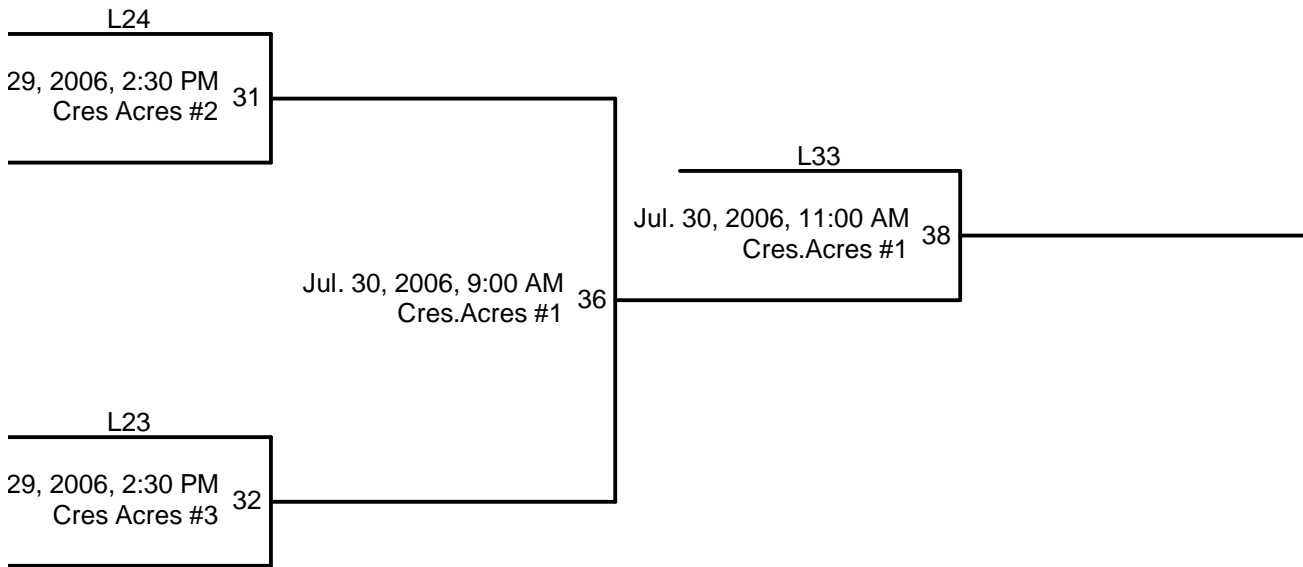

Jul. 29, 2006, 06:30 PM  
Cres Acres #2 33

Jul. 30, 2006, 1:00 PM  
PMP #2 39

Jul. 30, 2006, 9:00 AM  
Cres Acres #2 35

Jul. 30, 2006, 1:00 PM  
Cres Acres #1 40

# Ladies' Division

---

9  
:00 PM  
res #1 41

Jul. 30, 2006, 5:00 PM  
Cres.Acres #1 42

Jul. 30, 2006, 7:00 PM  
Cres.Acre #1 (if needed) 43